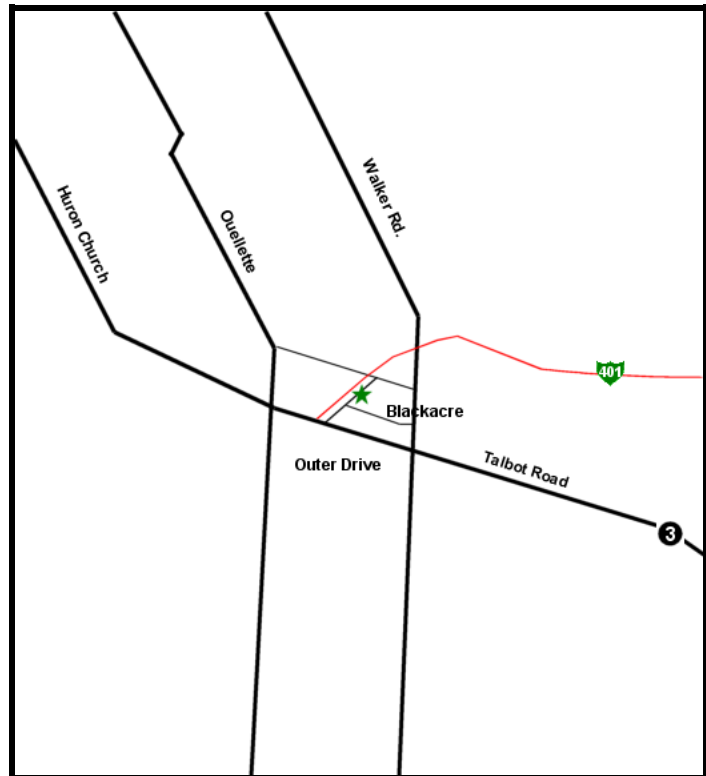

## DRIVING DIRECTIONS

**From Ambassador Bridge:**  
Take **Huron Church** south to **Highway 3**  
Take **Outer Drive** to **K. Simke Gundrilling**

**From the Windsor-Detroit Tunnel:**  
Take **Goyeau** north to **Riverside Dr.**  
Take **Riverside Drive** east to **Walker Rd.**  
Take **Walker Rd.** south to **Blackacre Drive**  
Take **Blackacre Drive** west to **Outer Drive**  
Take **Outer Drive** north to **K. Simke Gundrilling**

**From Highway 401**  
Take the **401** west to the **Walker Road Exit**  
Take **Walker Rd.** north to **Blackacre Drive**  
Take **Blackacre Drive** west to **Outer Drive**  
Take **Outer Drive** north to **K. Simke Gundrilling**